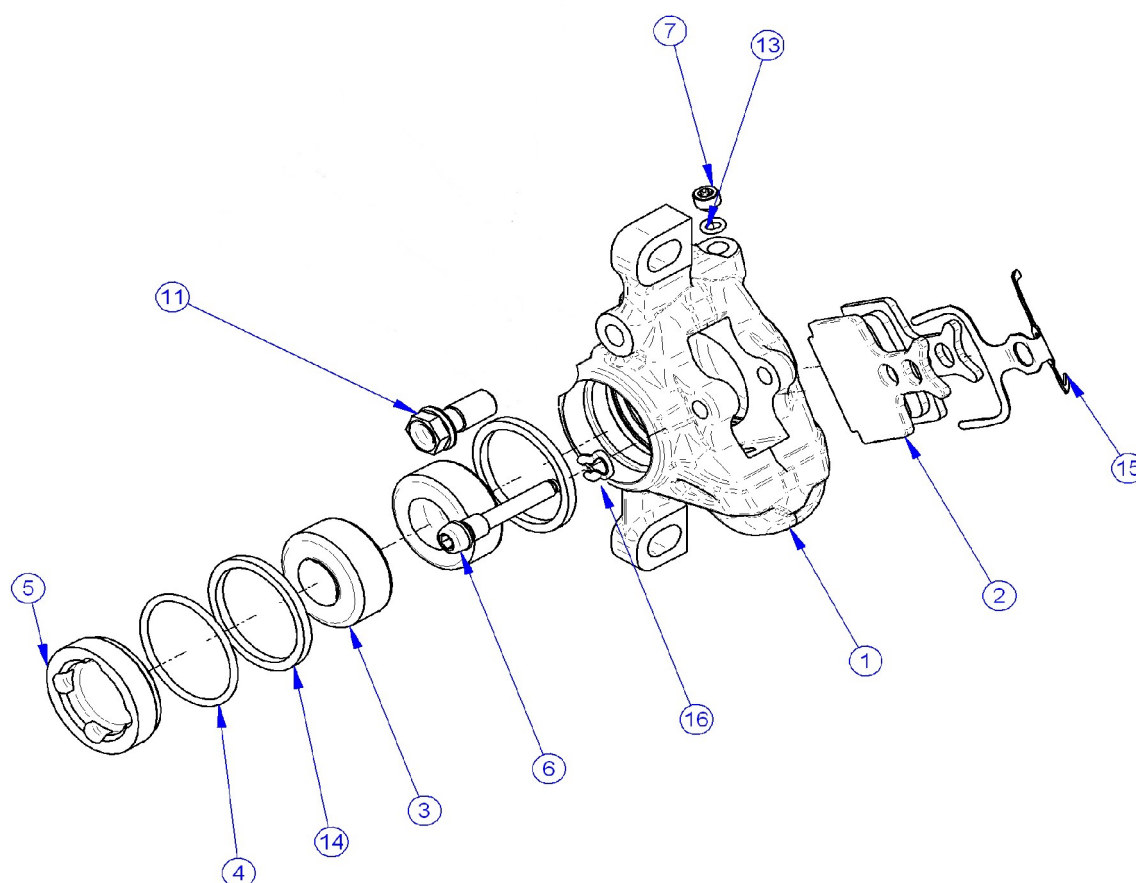

Rx (White / Bianco) - Rx CALIPER – PINZA Rx – MY2010

Description Descrizione	Position Posizione	Code Codice
Rx Complete caliper Pinza completa Rx	All the parts (Except 7-11)	FD52012-00
Rx body caliper Corpo Pinza Rx	1	FD-C229-04
Screws kit Kit viti	6-7-11-16	FD40127-10
Caliper Red cap Tappo pinza Rosso	5	FD-T042-05
Caliper Blue cap Tappo pinza Blu	5	FD-T041-05
Piston kit (2 pcs) Kit pistoni (2 pz)	3(2 Pcs.)-(grease/grasso)	FD40128-10
ORing Kit Kit OR	4-13-14(2 Pcs.)	FD40129-10
Sintered brake pads kit "Mega/The one/R1/Rx" (BOX) Kit pastiglie sinterizzate "Mega/The one/R1/Rx" (CONFEZ.)	2(2 Pcs.)-15	FD40103-10
Organic brake pads kit "Mega/The one/R1/Rx" (BOX) Kit pastiglie organiche "Mega/The one/R1/Rx" (CONFEZ.)	2(2 Pcs.)-15	FD40105-10
Allum./Organic brake pads kit "Mega/The one/R1/Rx"(BOX) Kit pastiglie organiche/allum."Mega/The one/R1/Rx"(CONF.)	2(2 Pcs.)-15	FD40107-10
Screw pads Seeger Kit (50 pcs) Kit seeger perno pastiglie (50 pz.)	16 (50 pcs)	FD40130-10