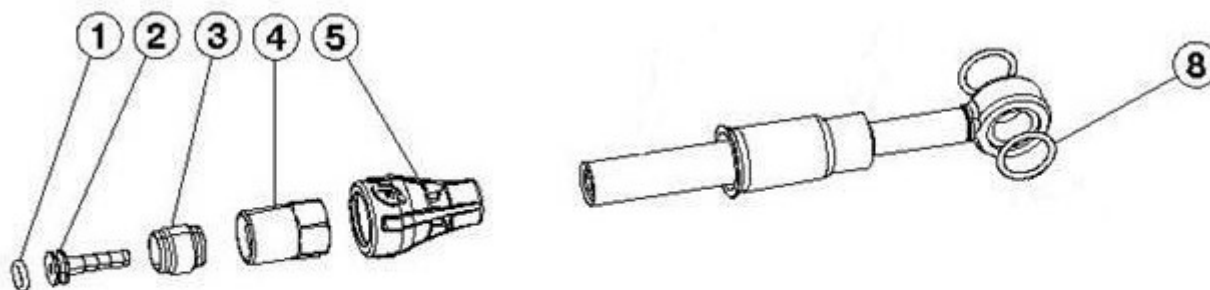

RX/MEGA/THE ONE/R1 - DISCS - DISCHI

Description Descrizione	Position Posizione	Code Codice
Disc Ø160mm - 6 bolt (Solid) Disco Ø160mm - 6 Fori (Monolitico)	2	FD50696-00
Disc Ø180mm - 6 bolt (Solid) Disco Ø180mm - 6 Fori (Monolitico)	2	FD50697-00
Disc Ø203mm - 6 bolt (Solid) Disco Ø203mm - 6 Fori (Monolitico)	2	FD54001-00
Disc screws kit (6 pcs.) Kit viti disco (6 pz.)	--	FD40001-50
(Titanium) Disc screws kit (6 pcs.) Kit viti disco in titanio (6 pz.)	--	FD40002-50

RX HYDRAULIC TUBE – TUBO IDRAULICO

Description Descrizione	Position Posizione	Code Codice
Tube joint kit Kit raccordi tubo	1-2-3-4	FD40018-40
200 cm Complete hydraulic tube Tubo olio 200 cm completo	All the parts	FD50140-00
Tube cover kit (50 pcs) Gommino copritubo (50 pcs)	5 (50 Pcs.)	FD40020-40
Compression fitting kit (50 pcs) Kit biconico (50pz)	3 (50 pz)	FD40013-40
Nut kit (50 pcs) Kit bussola di serraggio (50 pz)	4 (50 pz)	FD40103-40
Pin kit (50 pcs) Kit spina (50 pz)	2 (50 pcs)	FD40015-40
O-ring 6x1 kit (100 pcs) Kit o-ring 6x1 (100 pz)	8 (100 pcs)	FD40016-40
O-ring 3x1 kit (50 pcs) Kit o-ring 3x1 (50 pz)	1 (50 pcs)	FD40017-40