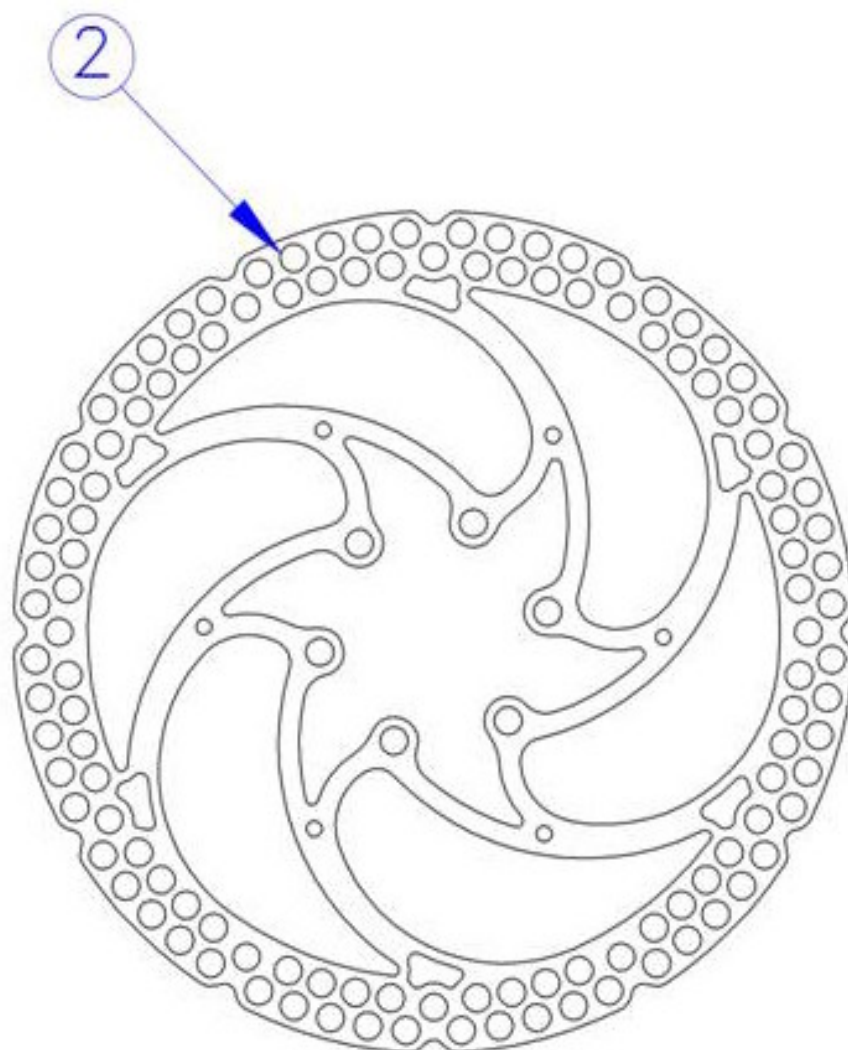

Rx (White / Bianco) - Rx PUMP - POMPA Rx – MY2010

Description Descrizione	Position Posizione	Code Codice
(Left) Rx Complete pump Pompa completa Rx (Sinistra)	All the parts (Except 18)	FD53024-00
(Right) Rx Complete pump Pompa completa Rx (Destra)	All the parts (Except 18)	FD53025-00
Rx Complete Body pump Corpo pompa completa Rx	1-8-14-18-22	FD40128-20
Brake lever Kit Kit Leva freno	6-7-17	FD40129-20
Lever adjustment kit Kit regolazione leva	13-15-23-25-26	FD40130-20
Piston kit Kit pistone	9-10-11-12-16-24-(grease/grasso)	FD40131-20
Screw reservoir kit Kit vite serbatoio	18-22	FD40132-20
(Left) Pump clamp and screws Collarino pompa con viti (Sinistro)	2-3(2 Pcs.)	FD40133-20
(Right) Pump clamp and screws Collarino pompa con viti (Destro)	2-3(2 Pcs.)	FD40134-20

RX/MEGA/THE ONE/R1 - DISCS - DISCHI

Description Descrizione	Position Posizione	Code Codice
Disc Ø160mm - 6 bolt (Solid) Disco Ø160mm - 6 Fori (Monolitico)	2	FD50696-00
Disc Ø180mm - 6 bolt (Solid) Disco Ø180mm - 6 Fori (Monolitico)	2	FD50697-00
Disc Ø203mm - 6 bolt (Solid) Disco Ø203mm - 6 Fori (Monolitico)	2	FD54001-00
Disc screws kit (6 pcs.) Kit viti disco (6 pz.)	--	FD40001-50
(Titanium) Disc screws kit (6 pcs.) Kit viti disco in titanio (6 pz.)	--	FD40002-50