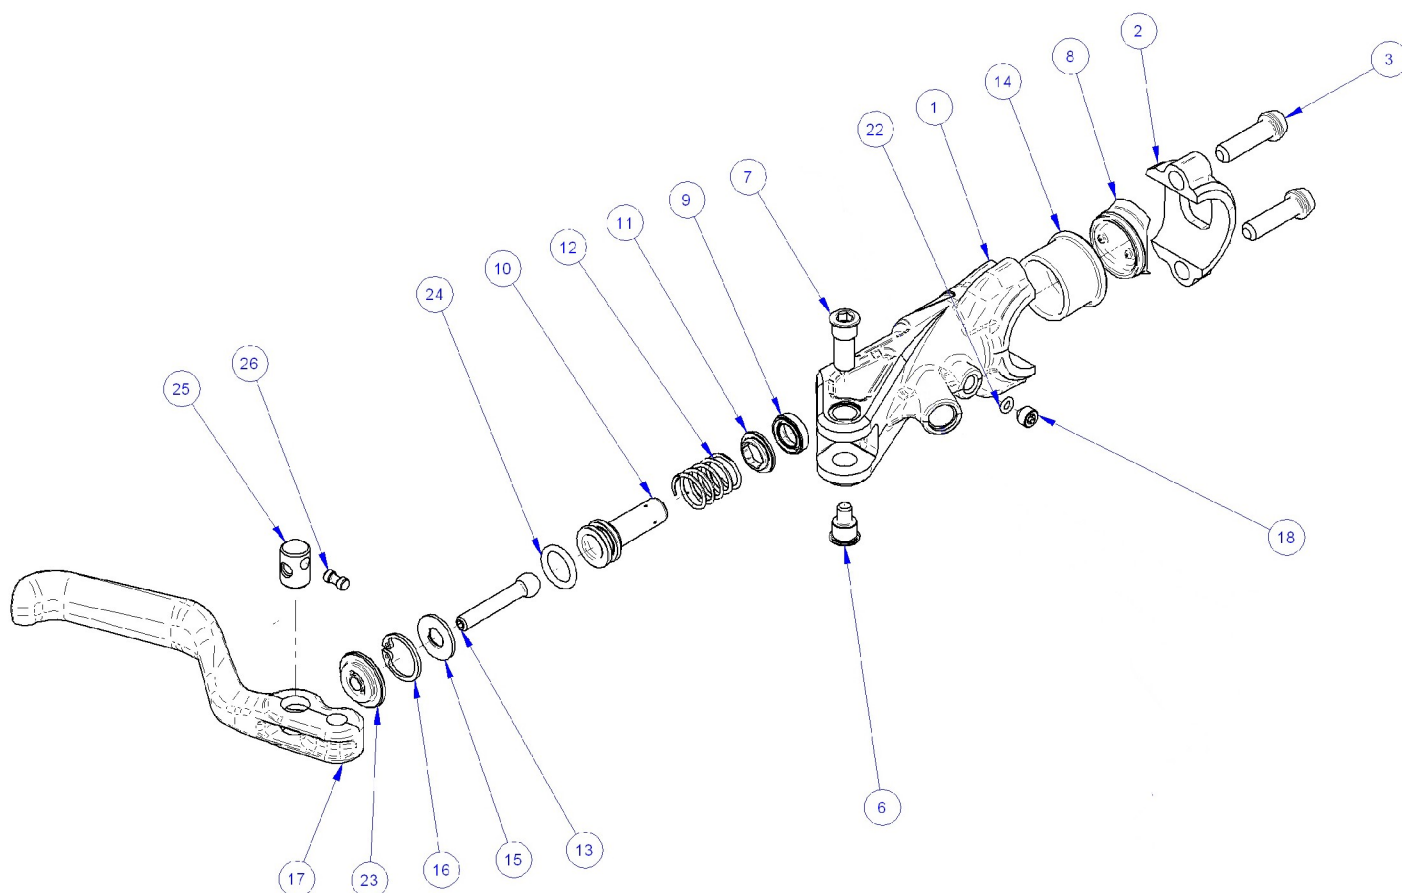

RX (Black / Nero) - Rx PUMP - POMPA Rx – MY2010

Description Descrizione	Position Posizione	Code Codice
(Left) Rx Complete pump Pompa completa Rx (Sinistra)	All the parts (Except 18)	FD53022-00
(Right) Rx Complete pump Pompa completa Rx (Destra)	All the parts (Except 18)	FD53023-00
Rx Complete Body pump Corpo pompa completa Rx	1-8-14-18-22	FD40135-20
Brake lever Kit Kit Leva freno	6-7-17	FD40136-20
Lever adjustment kit Kit regolazione leva	13-15-23-25-26	FD40130-20
Piston kit Kit pistone	9-10-11-12-16-24-(grease/grasso)	FD40131-20
Screw reservoir kit Kit vite serbatoio	18-22	FD40132-20
(Left) Pump clamp and screws Collarino pompa con viti (Sinistro)	2-3(2 Pcs.)	FD40137-20
(Right) Pump clamp and screws Collarino pompa con viti (Destro)	2-3(2 Pcs.)	FD40138-20

Rx (White / Bianco) - Rx PUMP - POMPA Rx – MY2010

Description Descrizione	Position Posizione	Code Codice
(Left) Rx Complete pump Pompa completa Rx (Sinistra)	All the parts (Except 18)	FD53024-00
(Right) Rx Complete pump Pompa completa Rx (Destra)	All the parts (Except 18)	FD53025-00
Rx Complete Body pump Corpo pompa completa Rx	1-8-14-18-22	FD40128-20
Brake lever Kit Kit Leva freno	6-7-17	FD40129-20
Lever adjustment kit Kit regolazione leva	13-15-23-25-26	FD40130-20
Piston kit Kit pistone	9-10-11-12-16-24-(grease/grasso)	FD40131-20
Screw reservoir kit Kit vite serbatoio	18-22	FD40132-20
(Left) Pump clamp and screws Collarino pompa con viti (Sinistro)	2-3(2 Pcs.)	FD40133-20
(Right) Pump clamp and screws Collarino pompa con viti (Destro)	2-3(2 Pcs.)	FD40134-20