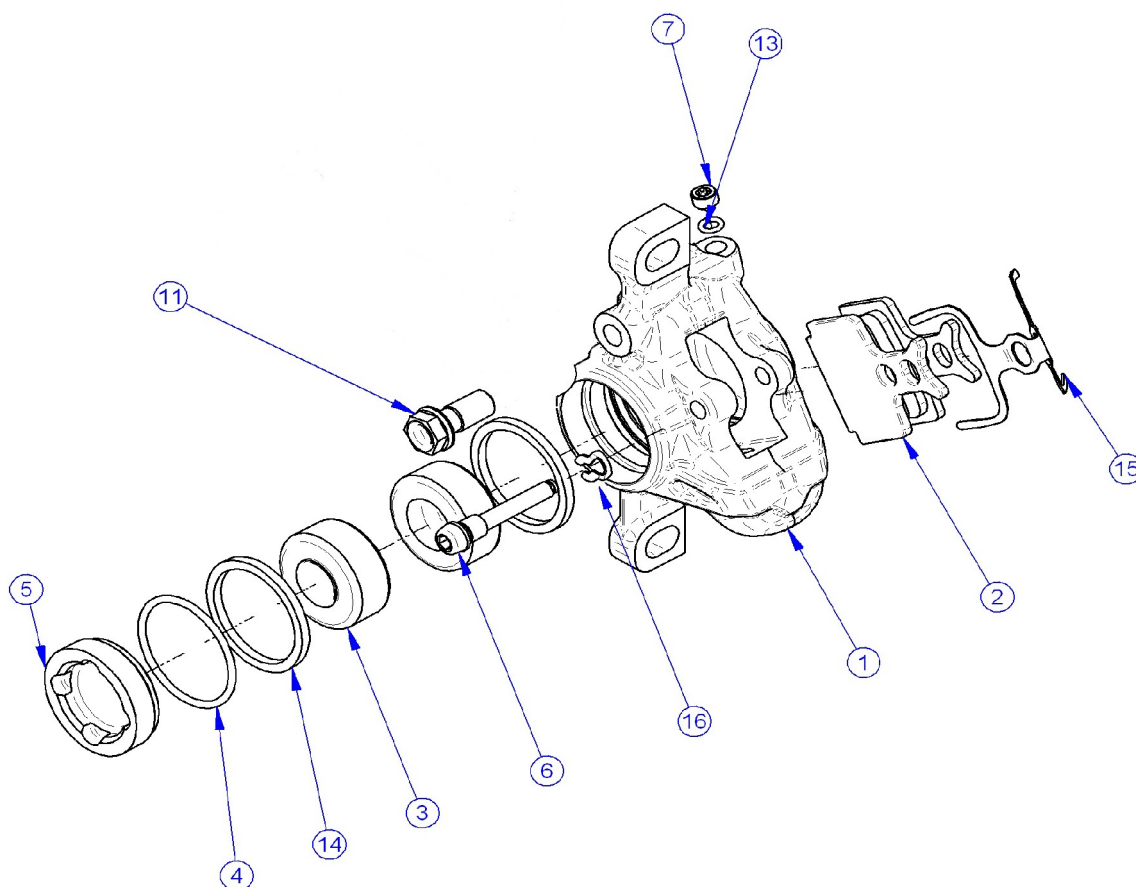

Rx (Black / Nero) - Rx CALIPER – PINZA Rx – MY2010

Description Descrizione	Position Posizione	Code Codice
Rx Complete caliper Pinza completa Rx	All the parts (Except 7-11)	FD52011-00
Rx body caliper Corpo Pinza Rx	1	FD-C225-04
Screws kit Kit viti	6-7-11-16	FD40127-10
Caliper Red cap Tappo pinza Rosso	5	FD-T042-05
Caliper Blue cap Tappo pinza Blu	5	FD-T041-05
Piston kit (2 pcs) Kit pistoni (2 pz)	3(2 Pcs.)-(grease/grasso)	FD40128-10
ORing Kit Kit OR	4-13-14(2 Pcs.)	FD40129-10
Sintered brake pads kit "Mega/The one/R1/Rx" (BOX) Kit pastiglie sinterizzate "Mega/The one/R1/Rx" (CONFEZ.)	2(2 Pcs.)-15	FD40103-10
Organic brake pads kit "Mega/The one/R1/Rx" (BOX) Kit pastiglie organiche "Mega/The one/R1/Rx" (CONFEZ.)	2(2 Pcs.)-15	FD40105-10
Allum./Organic brake pads kit "Mega/The one/R1/Rx"(BOX) Kit pastiglie organiche/allum."Mega/The one/R1/Rx"(CONF.)	2(2 Pcs.)-15	FD40107-10
Screw pads Seeger Kit (50 pcs) Kit seeger perno pastiglie (50 pz.)	16 (50 pcs)	FD40130-10