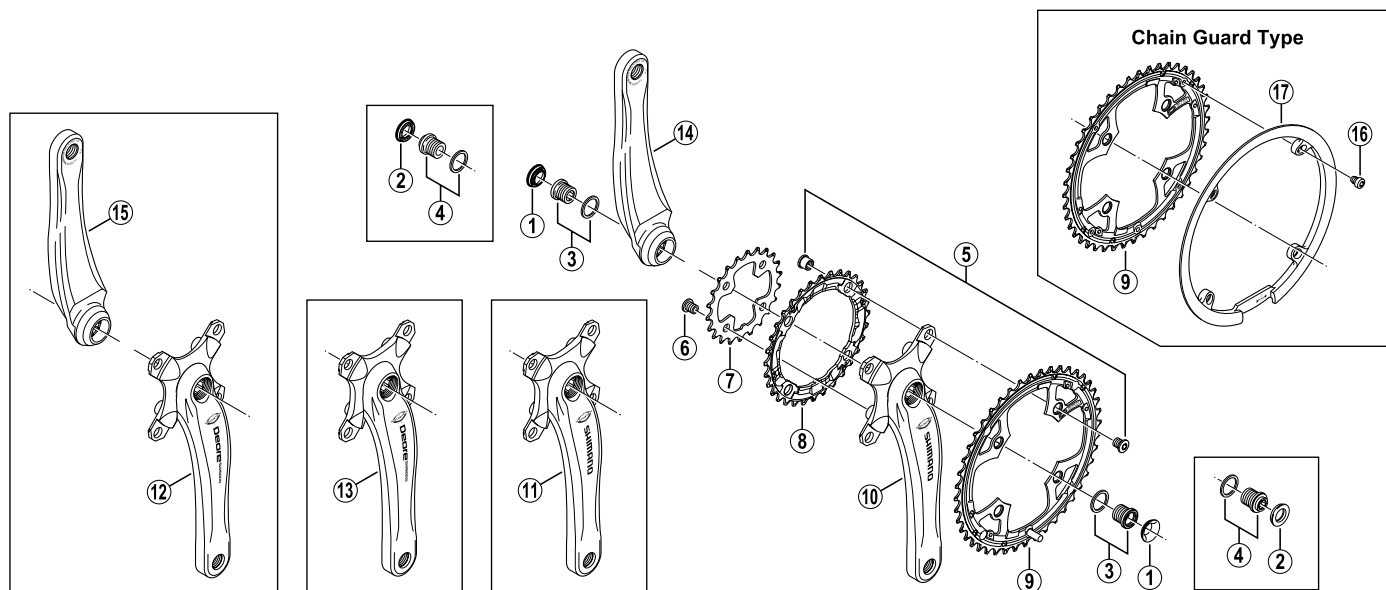

Front Chainwheel FC-M540

- Chaining teeth combinations: 44 – 32 – 22T / 48 – 36 – 26T
- Bolt circle diameter: 104 mm...(For outer gear and middle gear), 64 mm...(For inner gear)

ITEM NO.	SHIMANO CODE NO.	DESCRIPTION
1	Y-1E3 11010	Crank Arm Cap (Black)
	Y-1E3 11000	Crank Arm Cap (Silver)
2	Y-16V 07000	Crank Arm Cap
3	Y-1E4 98020	Crank Arm Fixing Bolt (10 mm Allen key type) & Washer
4	Y-1FM98010	Crank Arm Fixing Bolt (8 mm Allen key type) & Washer
5	Y-1FM98020	Double Gear Fixing Bolt (M8 x 8.5) & Nut (4 sets)
6	Y-1FM98030	Inner Gear Fixing Bolt (M8 x 8.5 / 4 pcs.)
7	Y-1DJ 22000	Chainring 22T (Titanium Color)
	Y-1DJ 22100	Chainring 22T (Silver)
	Y-1DS 26300	Chainring 26T (Titanium Color)
	Y-1C8 93200	Chainring 32T (Titanium Color/Alloy)
8	Y-1FM98040	Chainring 32T (Titanium Color)
	Y-1DS 98010	Chainring 32T (Silver)
	Y-1FM98050	Chainring 36T (Titanium Color)
	Y-1FM98060	Chainring 44T (Silver/Stopper Pin: 14 mm)
9	Y-1FM98070	Chainring 44T (Silver/Stopper Pin: 6.6 mm)
	Y-1FM98080	Chainring 44T (Black/Stopper Pin: 14 mm)
	Y-1FM98090	Chainring 44T (Black/Stopper Pin: 6.6 mm)
	Y-1FM98100	Chainring 44T (Black) for Chain Guard
	Y-1FM98110	Chainring 48T (Black)
	Y-1FM98120	Chainring 48T (Black) for Chain Guard
10	Y-1E3 98170	Chainring 48T (Silver) for Chain Guard
	Y-1FM98130	Right Hand Crank Arm 170 mm (Dark Gray)
	Y-1FM98140	Right Hand Crank Arm 170 mm (Black)
	Y-1FM98150	Right Hand Crank Arm 170 mm (Silver)
	Y-1FM98160	Right Hand Crank Arm 175 mm (Dark Gray)
	Y-1FM98170	Right Hand Crank Arm 175 mm (Black)
	Y-1FM98180	Right Hand Crank Arm 175 mm (Silver)
	Y-1FM98190	Right Hand Crank Arm 170 mm (Dark Gray) for BB-ES51-E
	Y-1FM98200	Right Hand Crank Arm 170 mm (Black) for BB-ES51-E
	Y-1FM98210	Right Hand Crank Arm 175 mm (Dark Gray) for BB-ES51-E
11	Y-1FM98220	Right Hand Crank Arm 175 mm (Black) for BB-ES51-E
	Y-1FM98230	Right Hand Crank Arm 170 mm (Black/DEORE Logo)
12	Y-1FM98240	Right Hand Crank Arm 175 mm (Black/DEORE Logo)
	Y-1FM98250	Right Hand Crank Arm 170 mm (Black/DEORE Logo) for BB-ES51-E
13	Y-1FM98260	Right Hand Crank Arm 175 mm (Black/DEORE Logo) for BB-ES51-E
	Y-1FM98270	Left Hand Crank Arm 170 mm (Dark Gray)
14	Y-1FM98280	Left Hand Crank Arm 170 mm (Black)
	Y-1FM98290	Left Hand Crank Arm 170 mm (Silver)
	Y-1FM98300	Left Hand Crank Arm 175 mm (Dark Gray)
	Y-1FM98310	Left Hand Crank Arm 175 mm (Black)
	Y-1FM98320	Left Hand Crank Arm 175 mm (Silver)
15	Y-1FM98330	Left Hand Crank Arm 170 mm (Black/DEORE Logo)
	Y-1FM98340	Left Hand Crank Arm 175 mm (Black/DEORE Logo)
16	Y-1CY 98020	Chain Guard Fixing Bolt (4 pcs.)
17	Y-1C6 18000	Chain Guard (for 44T)
	Y-1DS 08000	Chain Guard (for 48T)