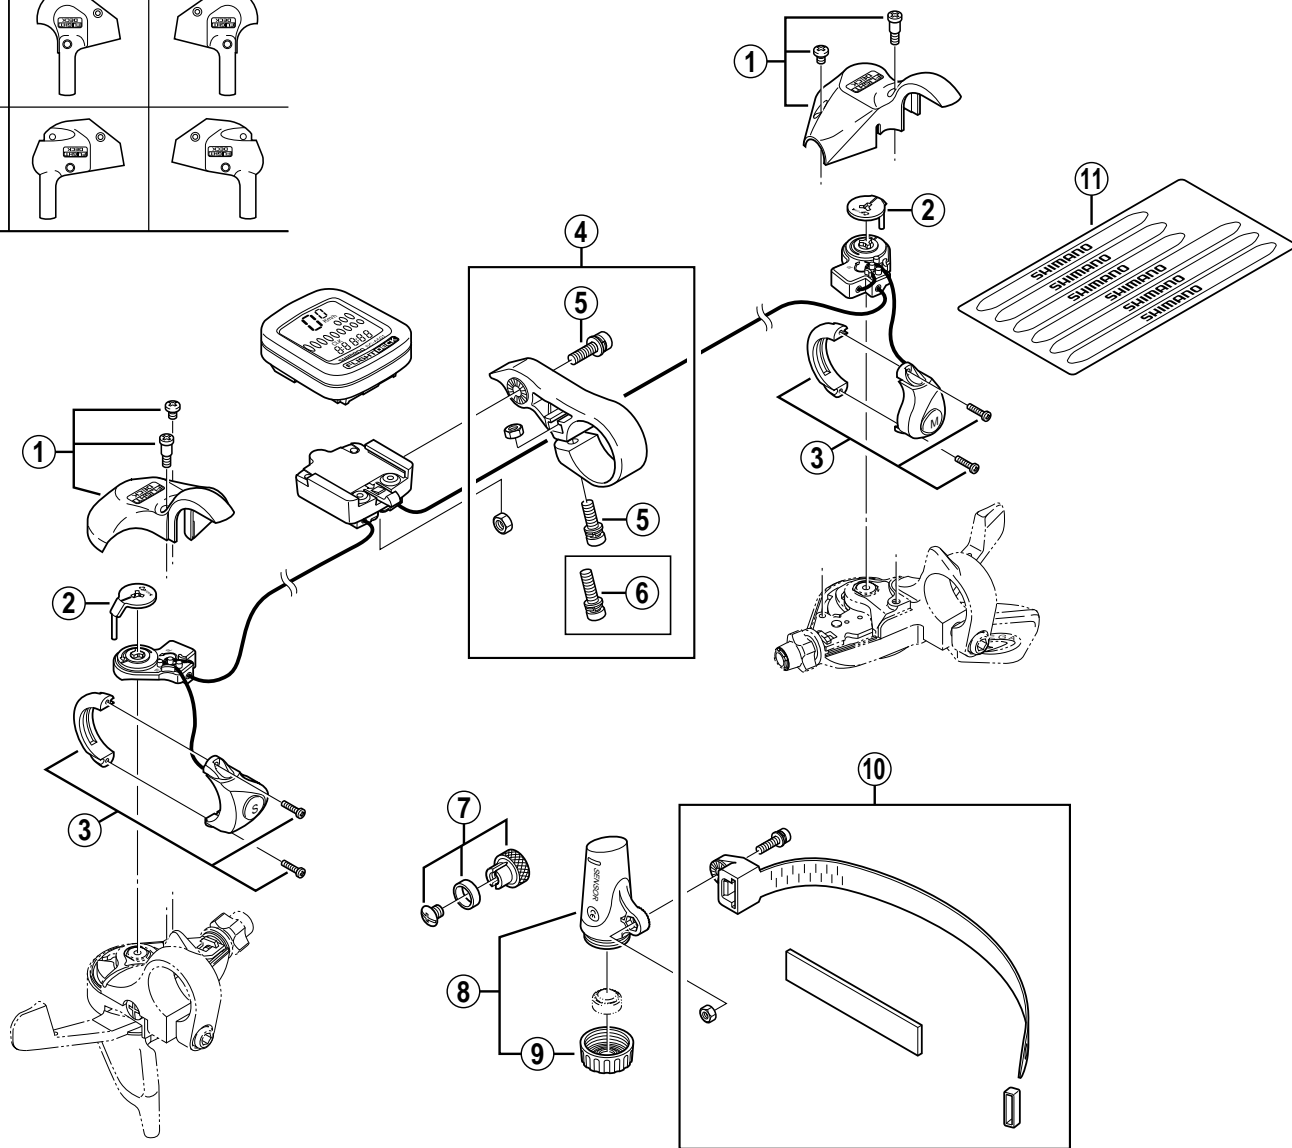

FLIGHT DECK Cycle Computer

SC-6501 Meter Unit

SM-6501-MD Bracket / Sensor Unit

Sensor Cover

Fit for:	For left hand	For right hand
SL-M510		
ST-M510		

Q'TY	ITEM NO.	SHIMANO CODE NO.	DESCRIPTION
	1	Y-7AP98060	Sensor Cover Unit (for R.H. SL-M510)
		Y-7AP98070	Sensor Cover Unit (for L.H. SL-M510)
		Y-7AP98080	Sensor Cover Unit (for R.H. ST-M510)
		Y-7AP98090	Sensor Cover Unit (for L.H. ST-M510)
	2	Y-7AP70000	Sensor Axle Plug
	3	Y-7AP98100	Switch Box Band & Fixing Screws
	4	Y-7AP98010	Clamp Band Unit
	5	Y-7AB48000	Fixing Screw (M4 x 14.8)
	6	Y-7AB48010	Clamp Band Fixing Screw (M4 x 18)
	7	Y-7AB98040	Magnet Unit
	8	Y-7AP98040	Sensor & Battery Cap
	9	Y-7AP98050	Battery Cap
	10	Y-7AP98020	Sensor Band Unit
	11	Y-7AB55000	Cable Stopper Tape