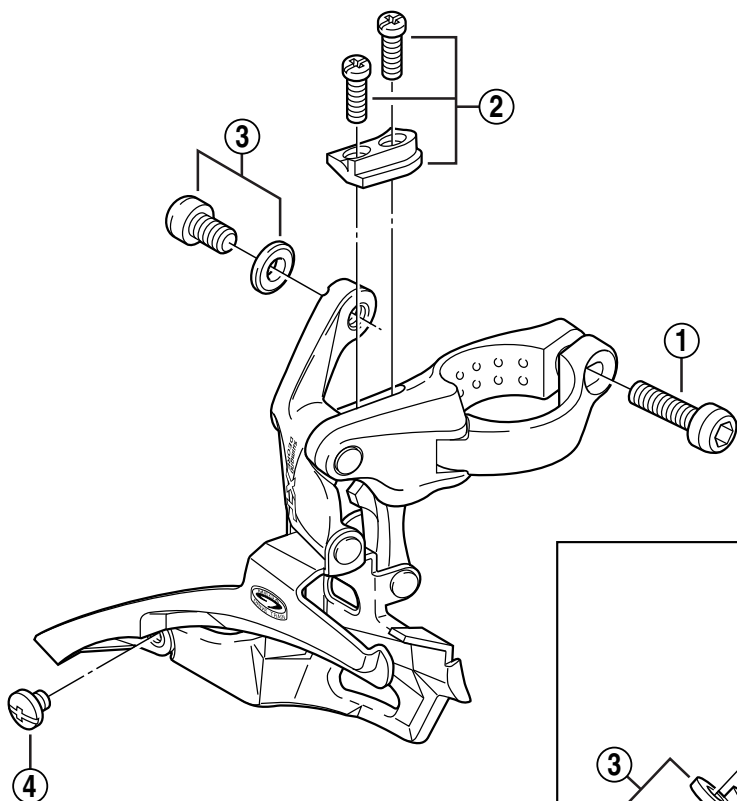

DEORE XT Front Derailleur

Dec. 1998

# FD-M751

ITEM NO.	SHIMANO CODE NO.	DESCRIPTION
1	Y-5BG07000	Clamp Bolt (M5 x 18.5)
2	Y-58X 98010	Stroke Adjust Screws (M4 x 12) & Plate
3	Y-58X 98020	Cable Fixing Plate & Bolt (M5 x 8.5)
	Y-58X 98040	Cable Fixing Plate & Bolt (M5 x 8.5) for Top-Route
4	Y-583 71010	Chain Guide Fixing Screw (M4 x 4)