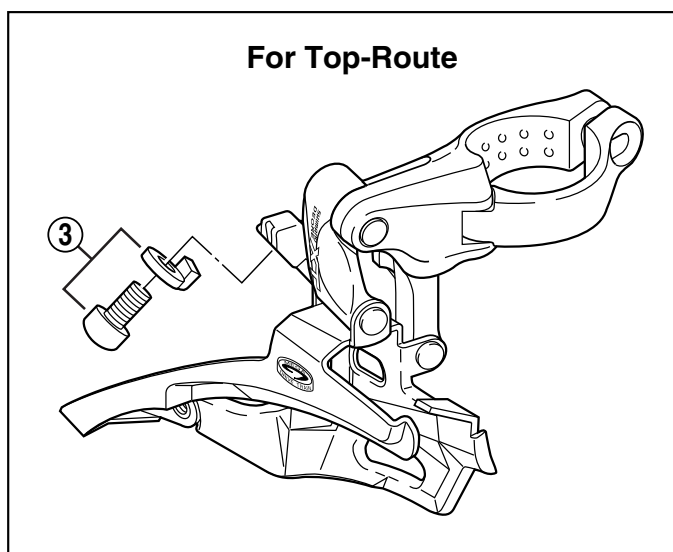

# FD-M751

ITEM NO.	SHIMANO CODE NO.	DESCRIPTION
1	Y-5BG07000	Clamp Bolt (M5 x 18.5)
2	Y-58X 98010	Stroke Adjust Screws (M4 x 12) & Plate
3	Y-58X 98020	Cable Fixing Plate & Bolt (M5 x 8.5)
	Y-58X 98040	Cable Fixing Plate & Bolt (M5 x 8.5) for Top-Route
4	Y-583 71010	Chain Guide Fixing Screw (M4 x 4)