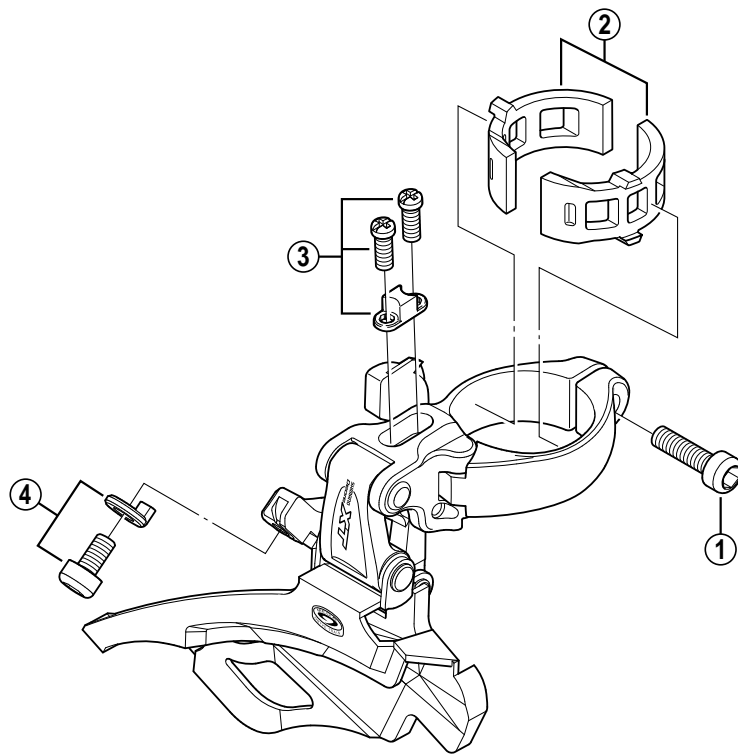

DEORE XT Front Derailleur
FD-M761A

ITEM NO.	SHIMANO CODE NO.	DESCRIPTION
1	Y-5BG07500	Clamp Bolt (M5 x 18.5)
* 2	Y-57Y 98010	SM-AD16S Clamp Band Adapters for S-size / ϕ 28.6 mm (1-1/8")
* 2	Y-57Y 98020	SM-AD16M Clamp Band Adapters for M-size / ϕ 31.8 mm (1-1/4")
3	Y-5JZ 98020	Stroke Adjust Screws (M4 x 10) & Plate
4	Y-5JZ 98010	Cable Fixing Plate & Bolt (M5 x 10.5)