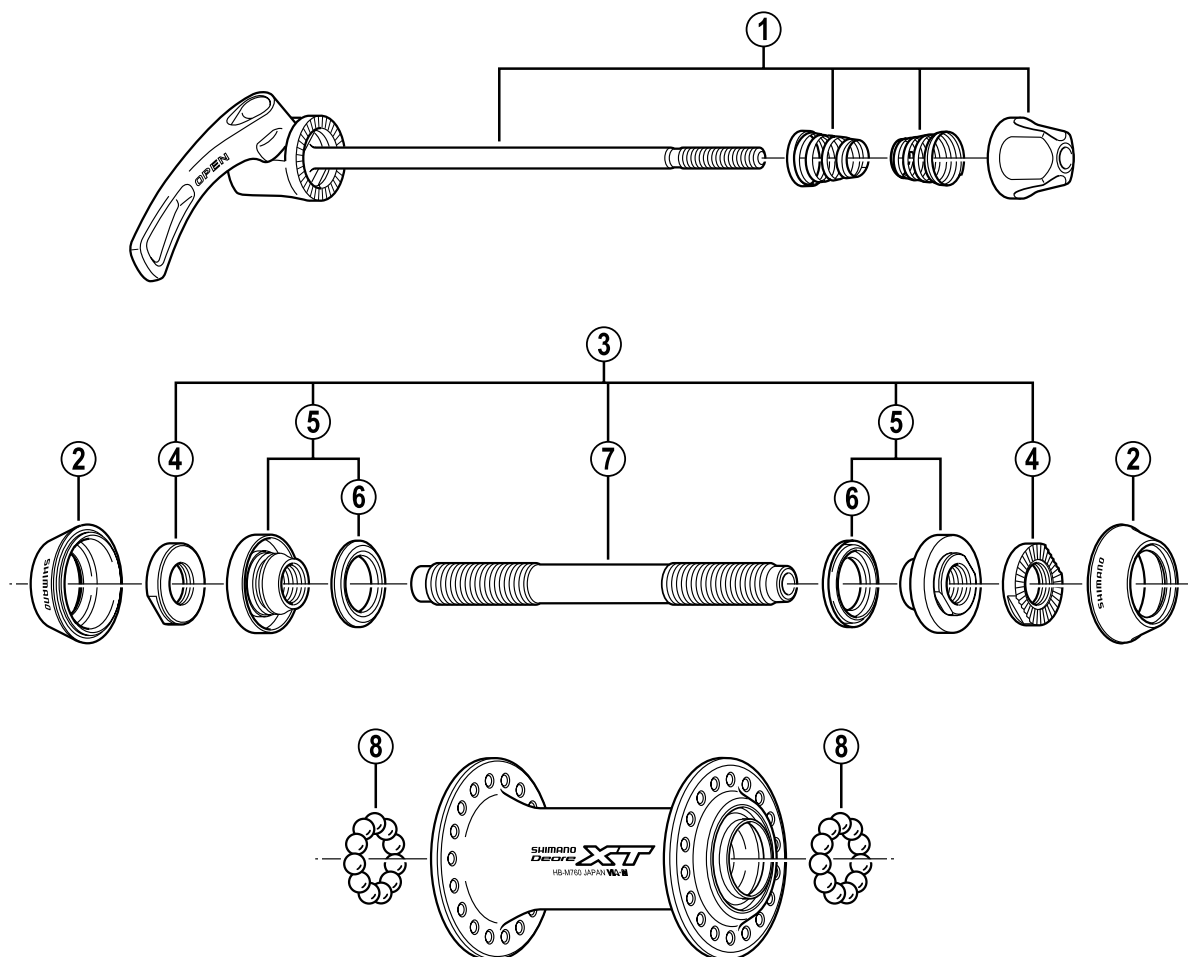

DEORE XT Front Hub

HB-M760-S Silver Version

HB-M760-L Black Version

Q'TY	ITEM NO.	SHIMANO CODE NO.	DESCRIPTION
	1	Y-25S 90000	Complete Quick Release 133 mm (5-1/4") for HB-M760-S
		Y-25S 91000	Complete Quick Release 133 mm (5-1/4") for HB-M760-L
	2	Y-21R 02000	Rubber Seal
	3	Y-25S 98010	Complete Hub Axle 108 mm (4-1/4")
	4	Y-24C 05100	Serated Lock Nut 3.5 mm
	5	Y-25S 98020	Cone (M10 x 12.8 mm) w/Dust Cover & Seal Ring
	6	Y-214 06000	Seal Ring
	7	Y-21S 02000	Hub Axle 108 mm (4-1/4")
	8	Y-4BB98030	Steel Ball (3/16") 22 pcs.

Over Lock Nut Dimension: 100 mm (3-15/16")