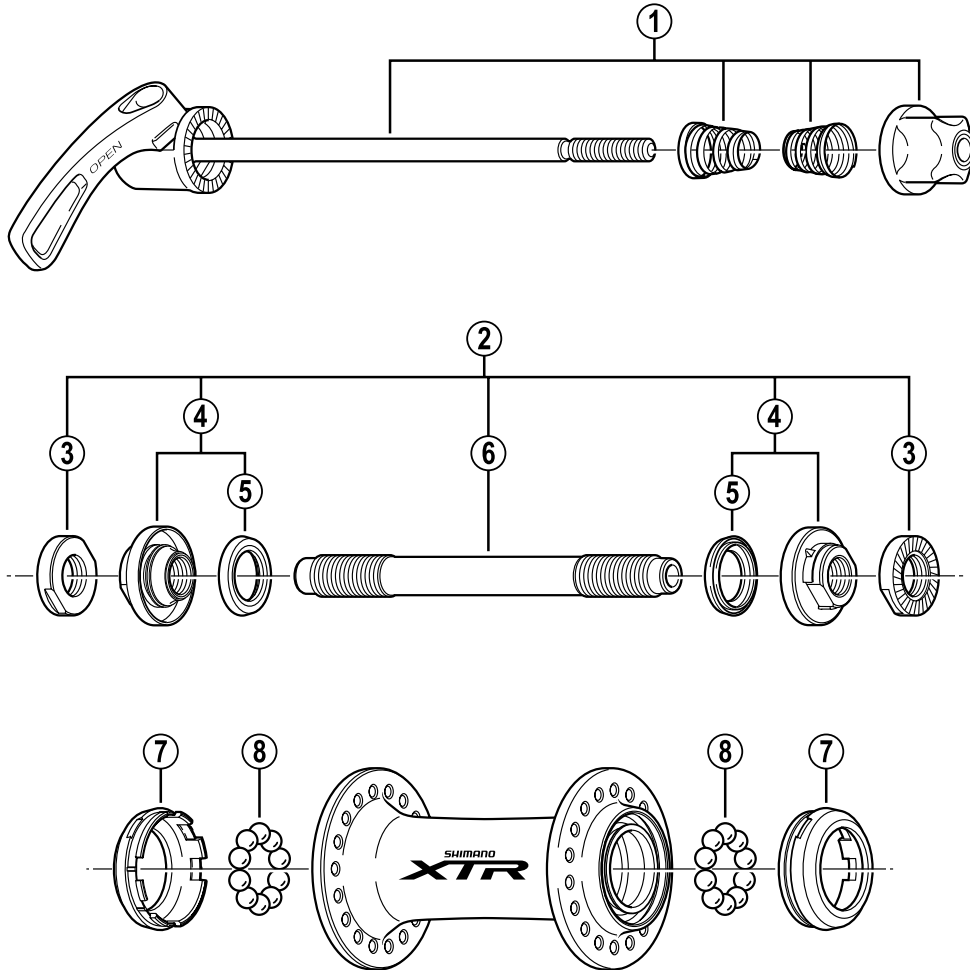

SHIMANO XTR Front Hub
HB-M960

Q'TY	ITEM NO.	SHIMANO CODE NO.	DESCRIPTION
	1	Y-24Y 98010	Complete Quick Release 133 mm (5-1/4")
	2	Y-24Y 98020	Complete Hub Axle 108 mm (4-1/4")
	3	Y-32P 08000	Serated Lock Nut 4 mm
	4	Y-24Y 98030	Cone (M10 x 12.8 mm) w/Dust Cover & Seal Ring
	5	Y-23F 05000	Seal Ring
	6	Y-24Y 04000	Hub Axle 108 mm (4-1/4")
	7	Y-24Y 03000	Cap
	8	Y-000 91270	Stainless Ball (3/16") 22 pcs.

Over Lock Nut Dimension: 100 mm (3-15/16")

IL/HB Printed in Japan 0206-2137