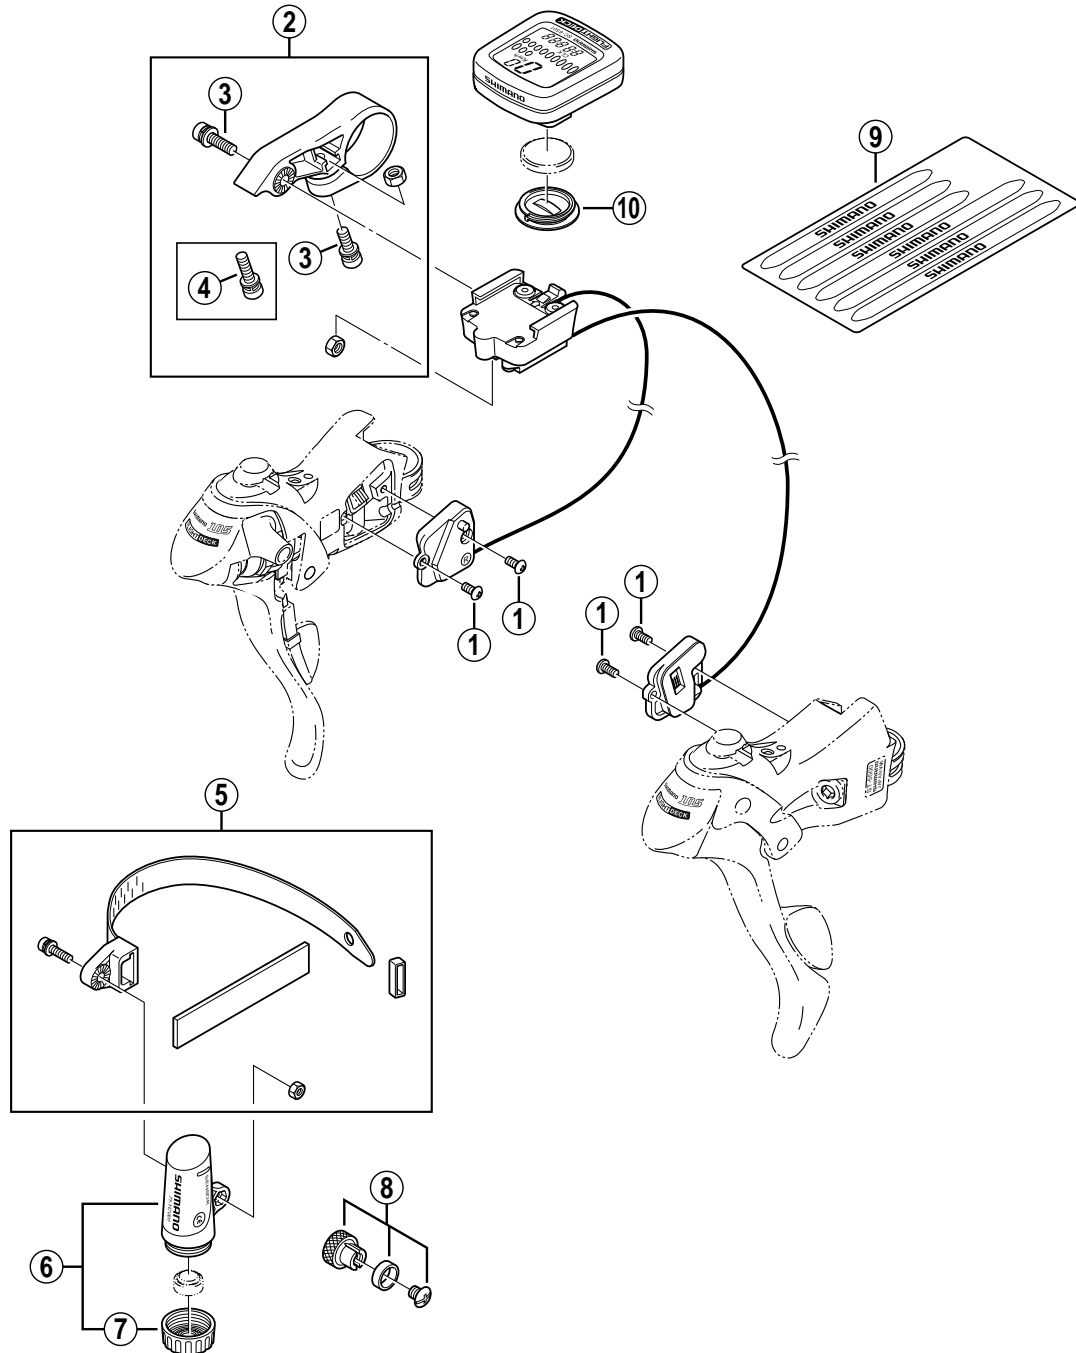

FLIGHT DECK STI Cycle Computer

SC-6501 Meter Unit

SM-6501 Bracket / Sensor Unit

Q'TY	ITEM NO.	SHIMANO CODE NO.	DESCRIPTION
	1	Y-6BS 86000	Switch Box Fixing Screw (M3 x 6.35)
	2	Y-7AP 98010	Clamp Band Unit (φ 25.4 mm – φ 26.0 mm)
		Y-7AP 98110	Clamp Band Unit (φ 31.8 mm)
	3	Y-7AB 48000	Fixing Screw (M4 x 14.8)
	4	Y-7AB 48010	Clamp Band Fixing Screw (M4 x 18)
	5	Y-7AP 98020	Sensor Band Unit
	6	Y-7AP 98040	Sensor & Battery Cap
	7	Y-7AP 98050	Battery Cap
	8	Y-7AB 98040	Magnet Unit
	9	Y-7AB 55000	Cable Stopper Tape
	* 10	Y-7AB 09000	Battery Cover