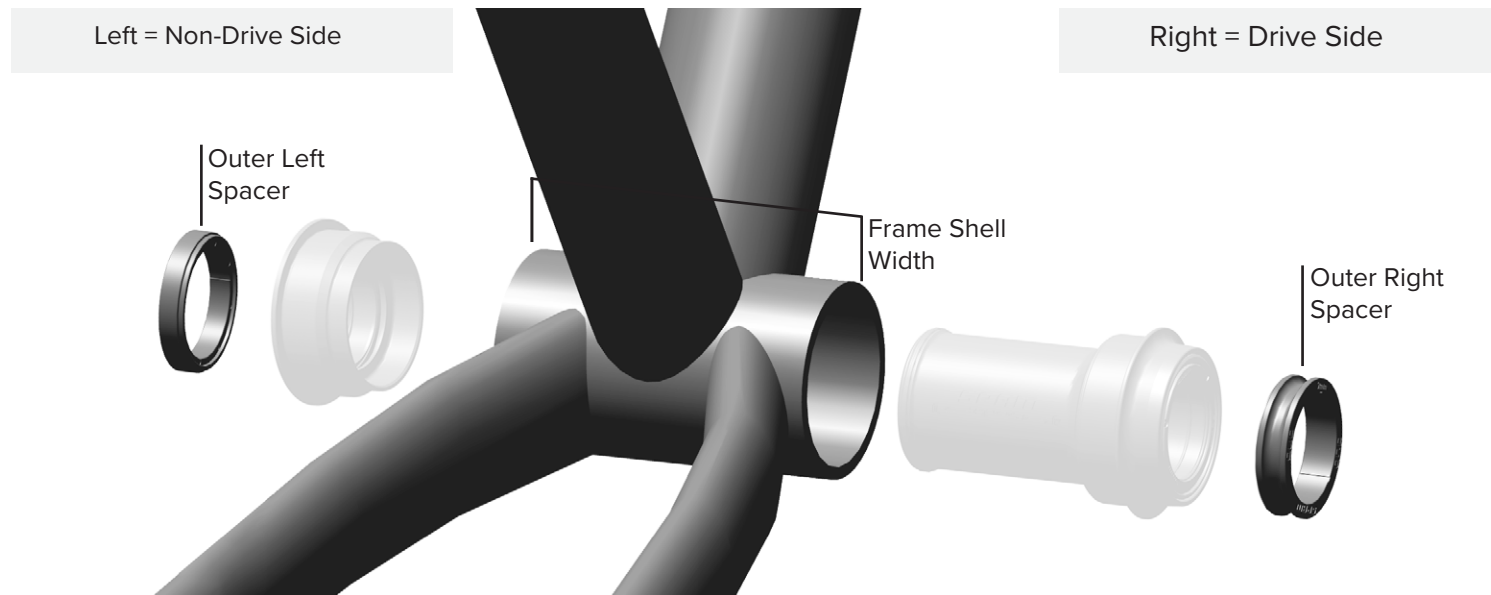

DUB™ Crankset Bottom Bracket Spacers

	Frame Shell Width (mm)	Outer Left Spacer (mm)	Outer Right Spacer (mm)
DUB BB30™	68	-	3
DUB BB30 73-A DUB PressFit 30 73-A	73	-	3
DUB PressFit 30 79-A	79	-	3
DUB PressFit 30 83-A	83	6	9
DUB BB30 83-A	83	-	4.5
DUB BB386™	86.5	-	2
DUB PressFit™	86.5	-	3
DUB BSA	68	-	3