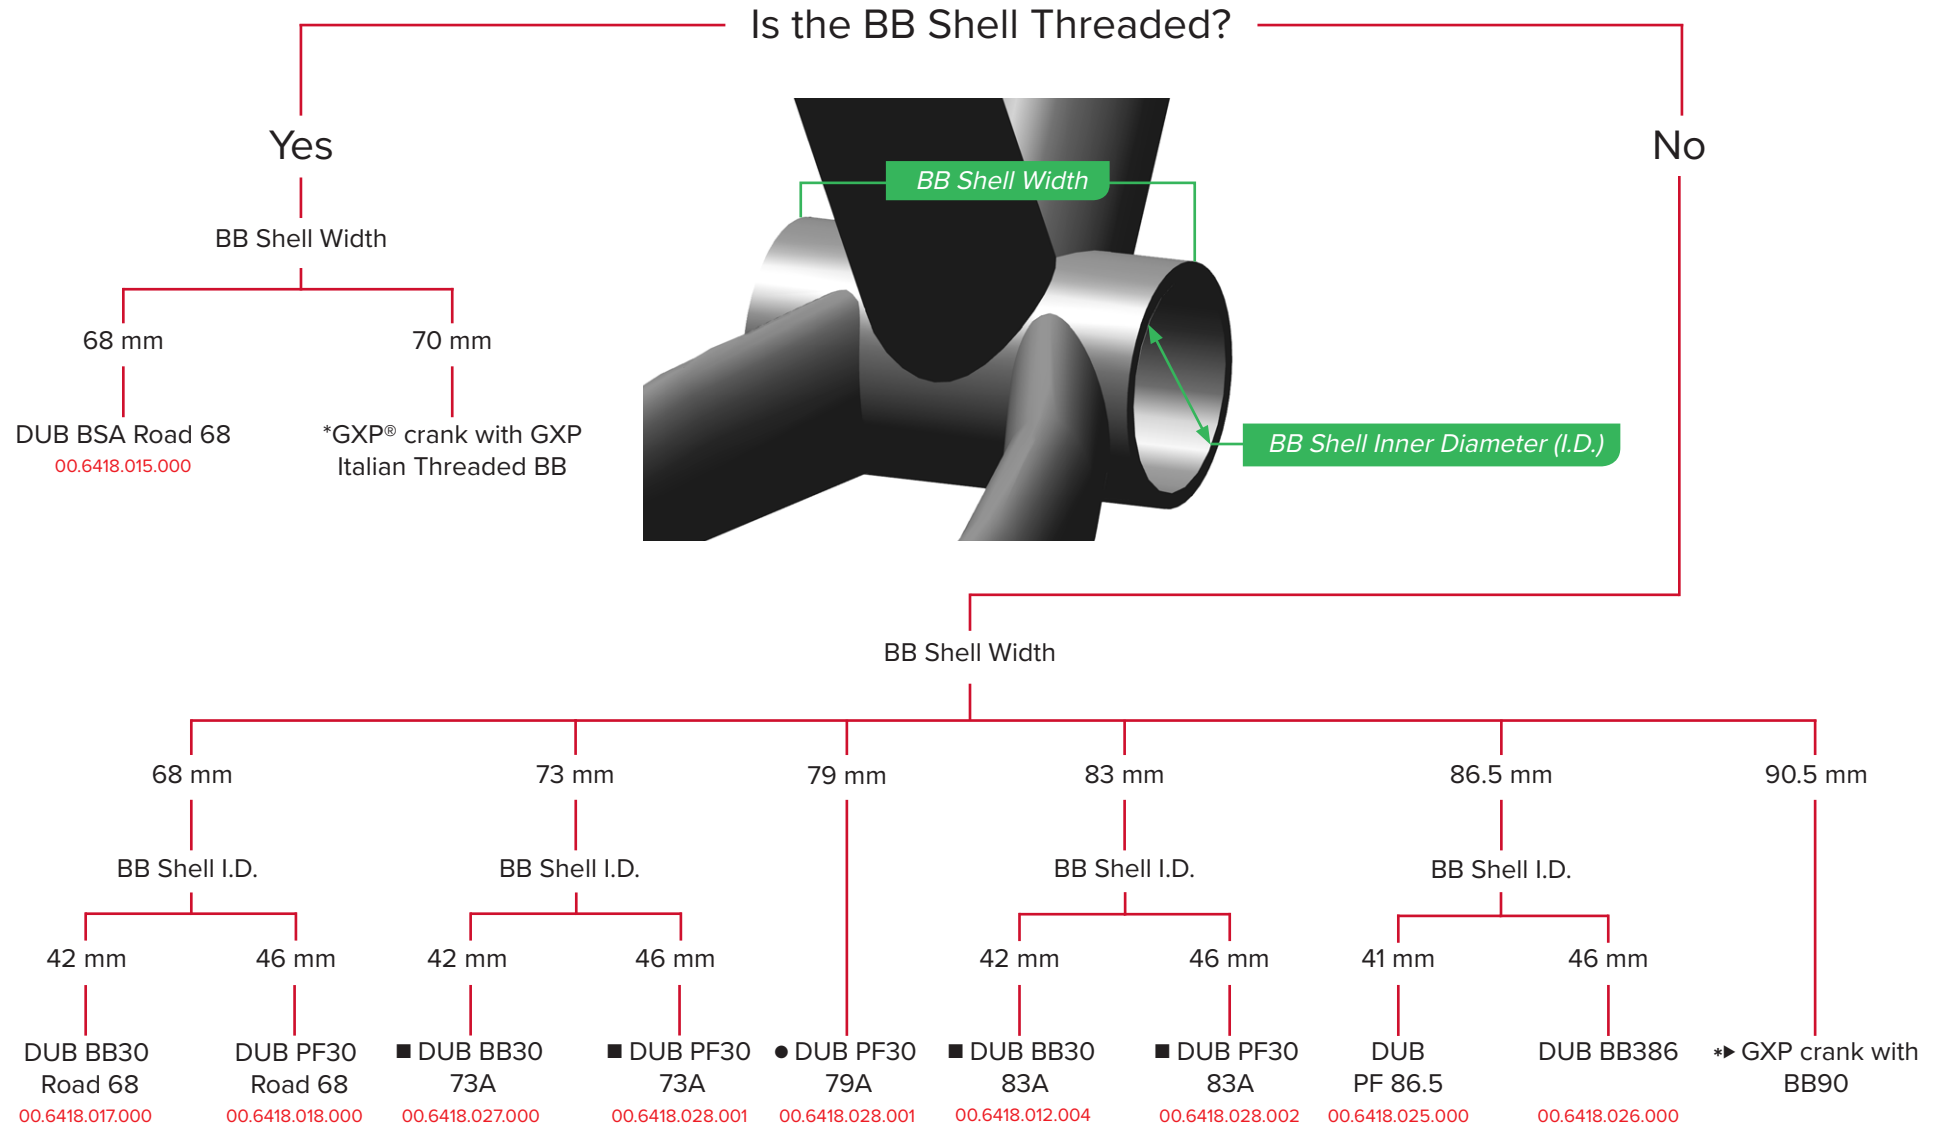

# DUB™: Choose a Road Bottom Bracket

Follow the chart to determine which Bottom Bracket works with your frame.

\* No DUB option available for this BB. Please use the option shown.

■ Cannondale only

● Cervelo only; BBRight

# DUB™ Crankset Bottom Bracket Spacers

	Frame Shell Width (mm)	Outer Left Spacer (mm)	Outer Right Spacer (mm)
DUB BB30™	68	-	3
DUB BB30 73-A DUB PressFit 30 73-A	73	-	3
DUB PressFit 30 79-A	79	-	3
DUB PressFit 30 83-A	83	6	9
DUB BB30 83-A	83	-	4.5
DUB BB386™	86.5	-	2
DUB PressFit™	86.5	-	3
DUB BSA	68	-	3